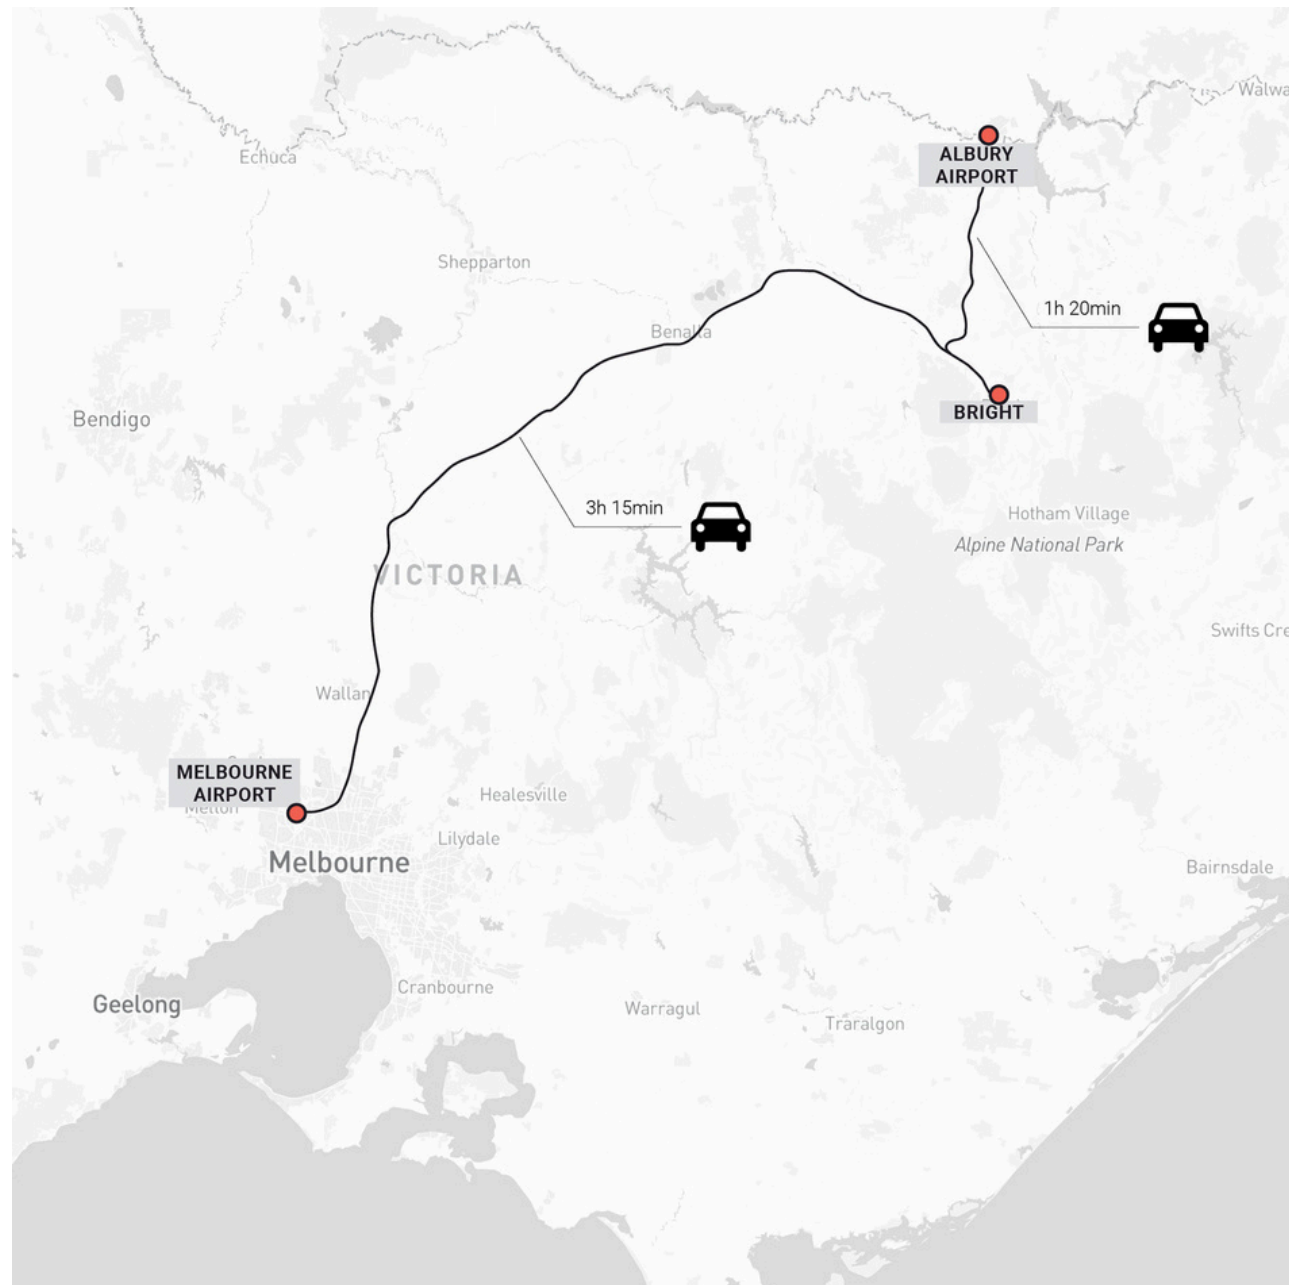

DRIVING HERE

Mystic Bike Park is located in the town of Bright, Victoria. Bright is approximately a 3hr 15min drive from Melbourne or a 1hr 20min drive from Albury Airport.

FLYING TO BRIGHT

Bright is accessible via air with major airlines offering flights from all Australian capital cities. Albury is the closest airport from Bright, located an easy 1 hour and a 20-minute drive away. Melbourne Airport is the nearest major airport, a 3hr 15min drive from Bright.