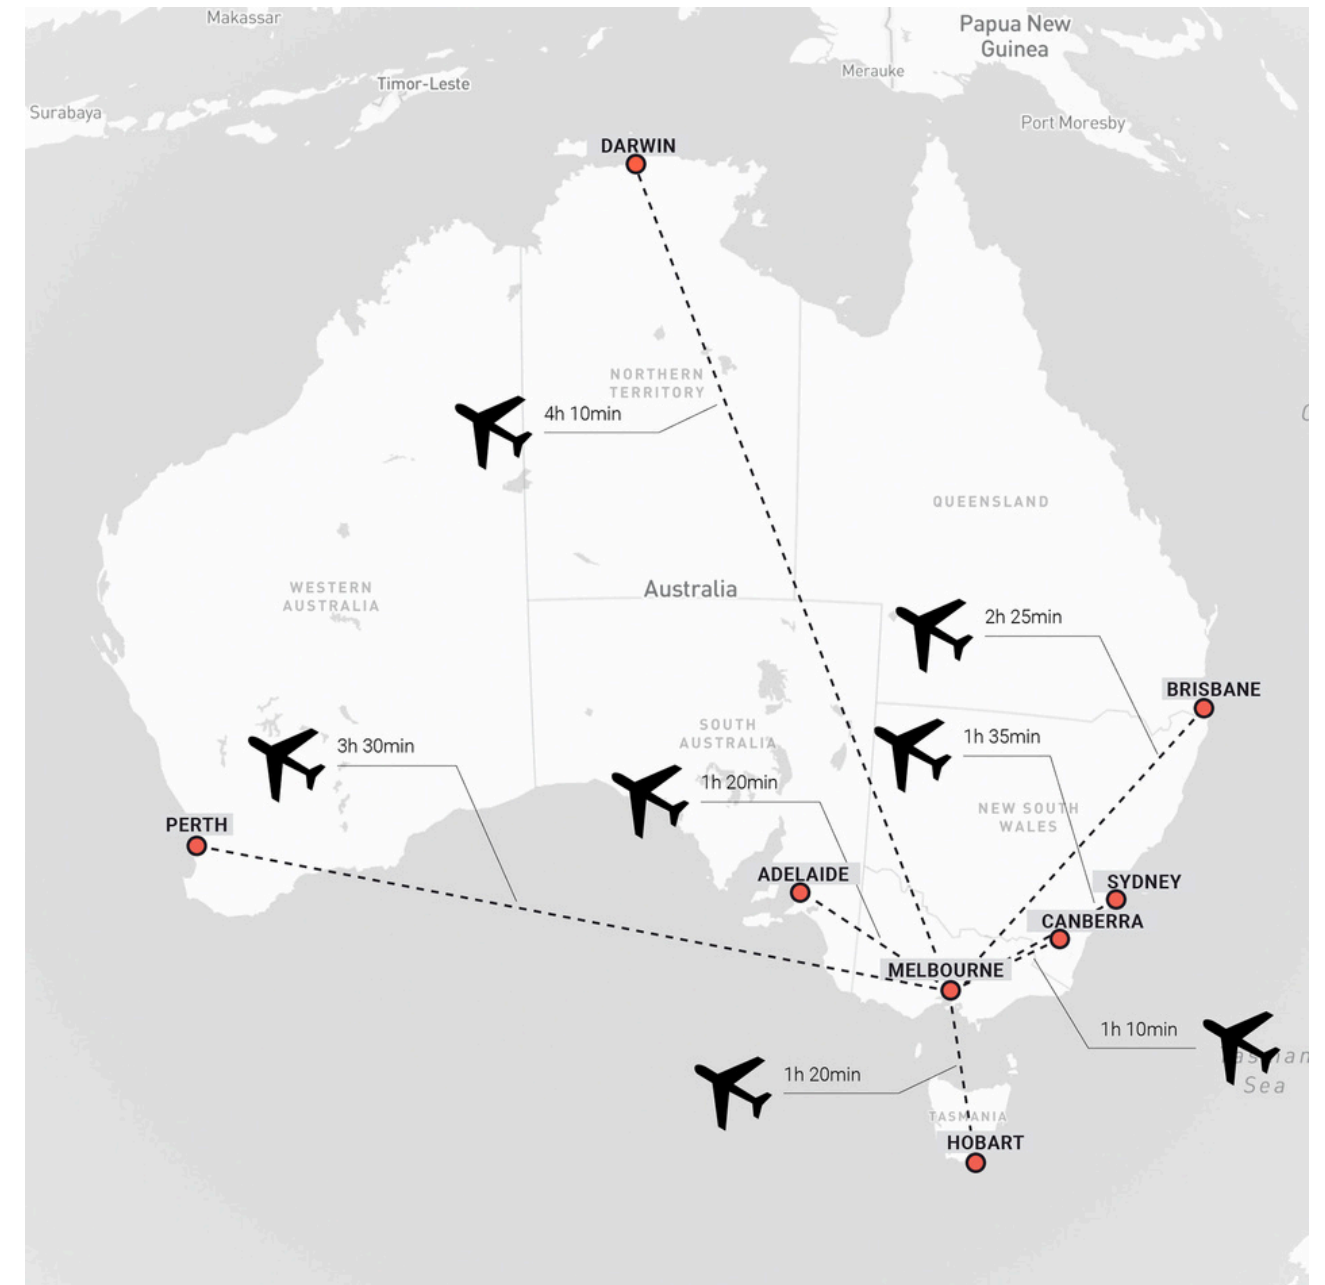

MYSTIC FEATURES SOME OF THE VICTORIA'S FINEST GRAVITY-BASED MOUNTAIN BIKE TRAILS SURROUNDED WITH ICONIC PINE PLANTATION AND INCREDIBLE VIEWS.

OVERVIEW

TRAIL NETWORK CLOSURES

All uplifts will be reserved for Trail Wake racers only on Saturday and Sunday.

All riders are welcome to ride the park using the climbing trail network. Please be advised there will be trail closures on race courses throughout the day.

TRANSPORT

There are a few options for transport from Melbourne or Albury Airport. Rental cars or shuttles to the park are the most commonly used options.

DRIVING HERE

Mystic Bike Park is located in the town of Bright, Victoria. Bright is approximately a 3hr 15min drive from Melbourne or a 1hr 20min drive from Albury Airport.

FLYING TO BRIGHT

Bright is accessible via air with major airlines offering flights from all Australian capital cities. Albury is the closest airport from Bright, located an easy 1 hour and a 20-minute drive away. Melbourne Airport is the nearest major airport, a 3hr 15min drive from Bright.

New Age Podium @ Event Hub (next to Mystic Trail Head Carpark)	5:00pm	
----------------------------------------------------------------	--------	--

CONTACT US

IF YOU HAVE ANY FURTHER QUESTIONS, PLEASE CONTACT US.